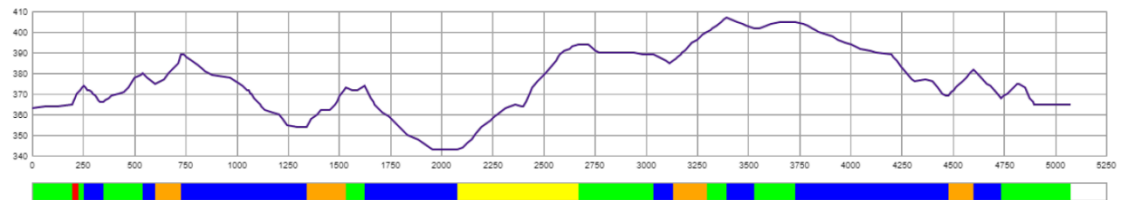

CC standing women/men 5 km

Course length	5.075 km
HD	64 m
MC	52 m
TC	158 m
Highest Point	407 m
Lowest Point	343 m