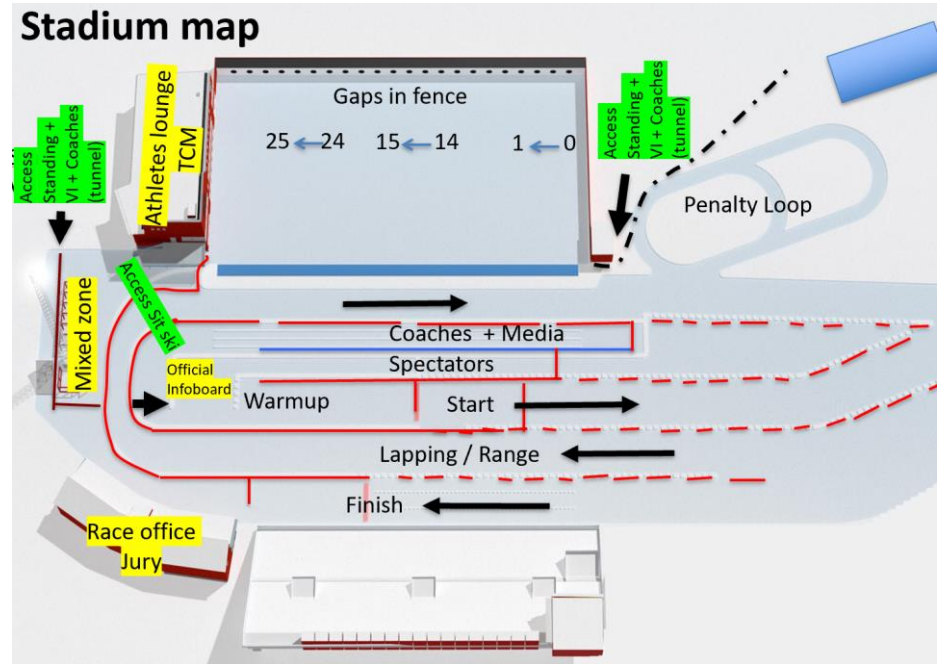

BT&CC sit ski women/men 2 km