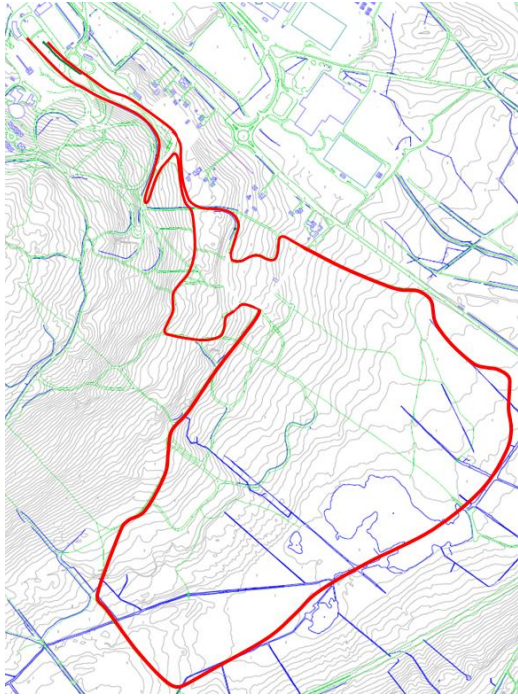

## Course data

Course length	2.139 km
HD	22 m
MC	10 m
TC	30 m
Highest Point	374 m
Lowest Point	352 m

# BT&CC sit ski women/men 2.5 km

## Course data

Course length	2.533 km
HD	32 m
MC	10 m
TC	41 m
Highest Point	374 m
Lowest Point	342 m

## Course data

Course length	5.169 km
HD	49 m
MC	12 m
TC	76 m
Highest Point	374 m
Lowest Point	325 m