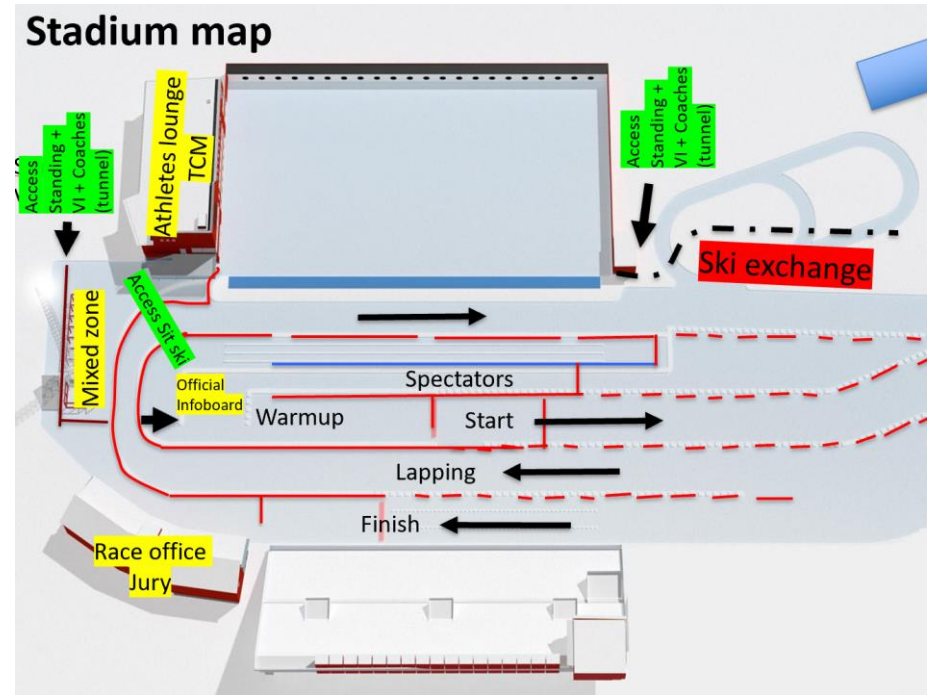

CC sit ski women/men 5 km