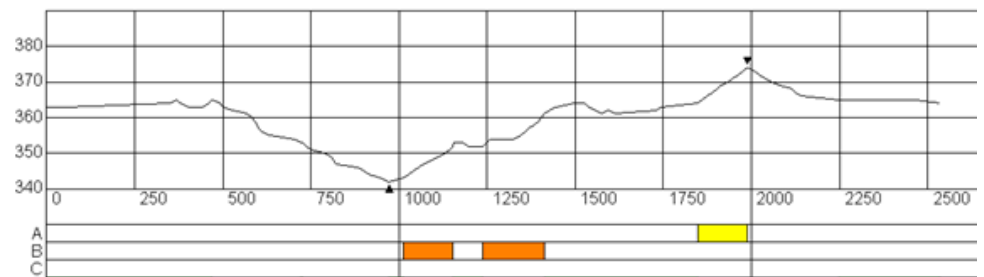

## Course data

Course length	2.139 km
HD	22 m
MC	10 m
TC	30 m
Highest Point	374 m
Lowest Point	352 m

## Course data

Course length	2.533 km
HD	32 m
MC	10 m
TC	41 m
Highest Point	374 m
Lowest Point	342 m