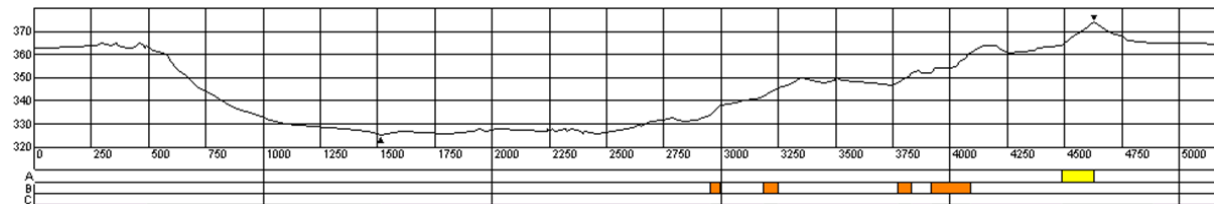

## Course data

Course length	2.533 km
HD	32 m
MC	10 m
TC	41 m
Highest Point	374 m
Lowest Point	342 m

## Course data

Course length	5.169 km
HD	49 m
MC	12 m
TC	76 m
Highest Point	374 m
Lowest Point	325 m