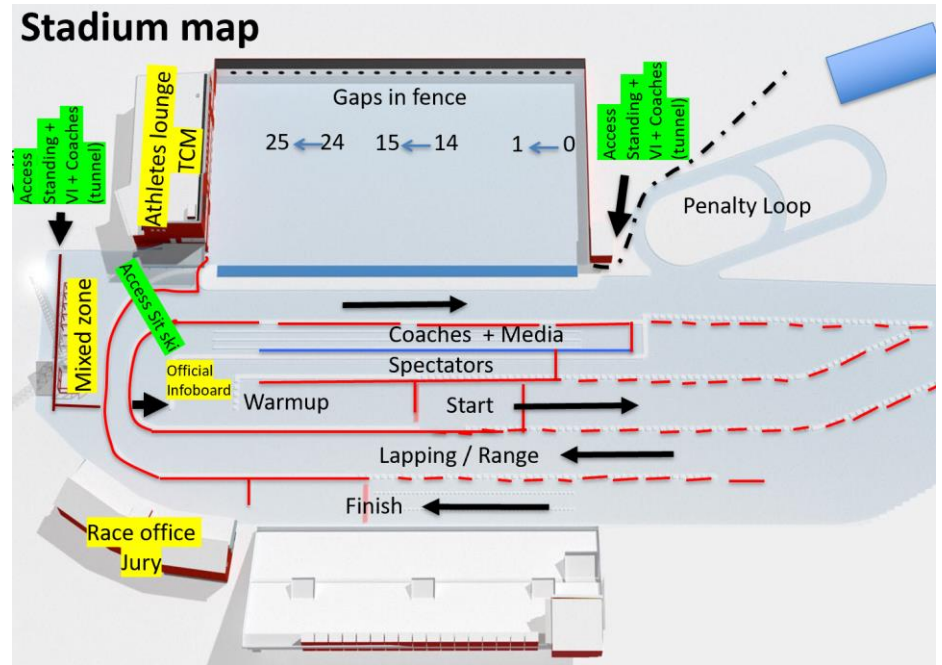

BT & CC standing women/men 2.5 km