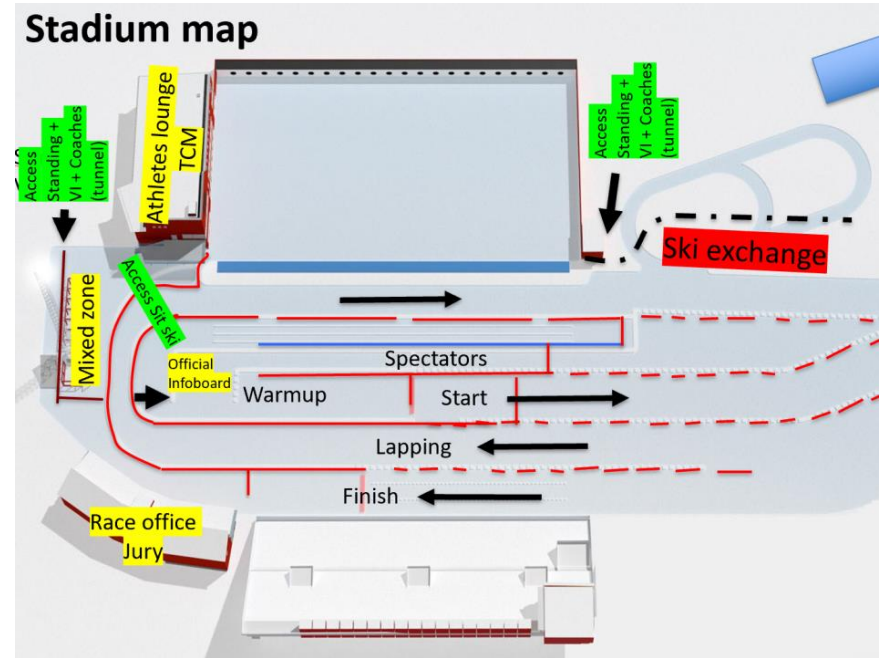

CC standing women/men 5 km

Course length	5.075 km
HD	64 m
MC	52 m
TC	158 m
Highest Point	407 m
Lowest Point	343 m