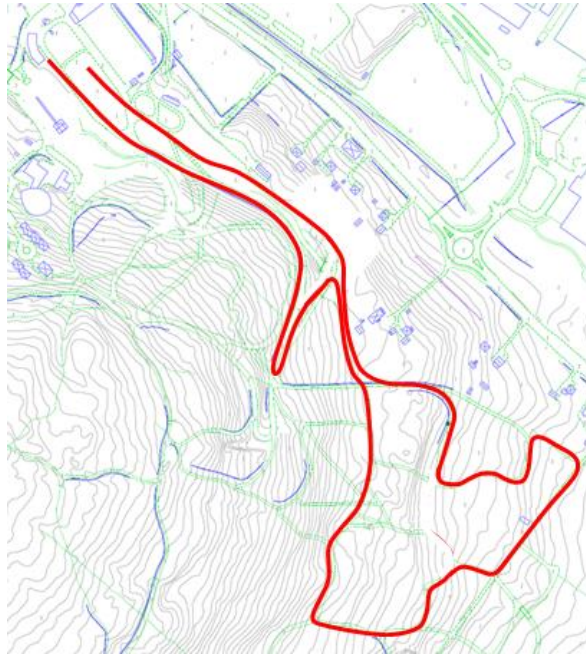

BT&CC sit ski women/men 2.5 km