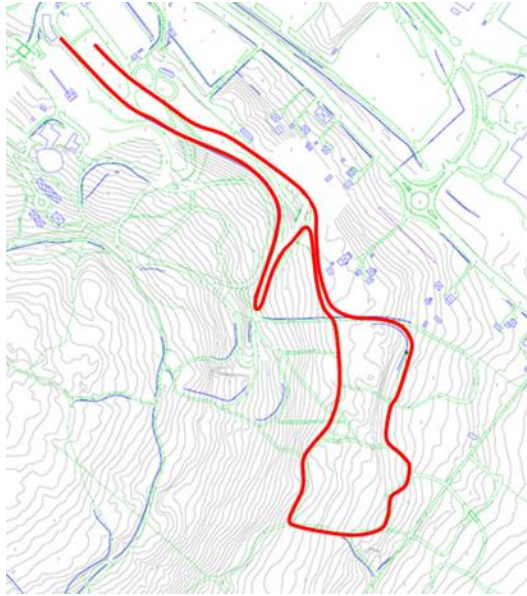

## Courses WPNS World Cup Finals 2020 Oestersund SWE

17th March	<b>Bt Sprint</b>	LW 10-12	m & w	6.0km	sit ski 2.0km	2.139km	30m	10m	22m	3
	2 shootings	LW 2-9	m & w	7.5km	standing 2.5km	2.377km	77m	34m	44m	3
	Penalty loop	B1-3	m & w	7.5km	standing 2.5km	2.377km	77m	34m	44m	3
19th March	<b>CC short</b>	LW 10-12	m & w	5.0km	sit ski 2.5km	2.533km	41m	10m	32m	2
	free	LW 2-9	m & w	7.5km	standing 2.5km	2.377km	77m	34m	44m	3
		B1-3	m & w	7.5km	standing 2.5km	2.377km	77m	34m	44m	3
21st March	<b>CC Sprint</b>	LW 10-12	m & w	1.030km	sit ski Sprint	1.030km	15m	10m	11m	1
	free	LW 2-9	m & w	1.078km	standing Sprint	1.078km	36m	20m	20m	1
		B1-3	m & w	1.078km	standing Sprint	1.078km	36m	20m	20m	1
22nd March	<b>CC long</b>	LW 10-12	m & w	20km	sit ski 5km	5.169km	76m	12m	49m	4
	classical	LW 2-9	m & w	30km	standing 5km	5.075km	158m	52m	64m	6
		B1-3	m & w	30km	standing 5km	5.075km	158m	52m	64m	6

# CC Sprint sit ski women/men 1km

## Course data

Course length	1.030 km
HD	11 m
MC	10 m
TC	15 m
Highest Point	374 m
Lowest Point	363 m

## Course data

Course length	2.139 km
HD	22 m
MC	10 m
TC	30 m
Highest Point	374 m
Lowest Point	352 m