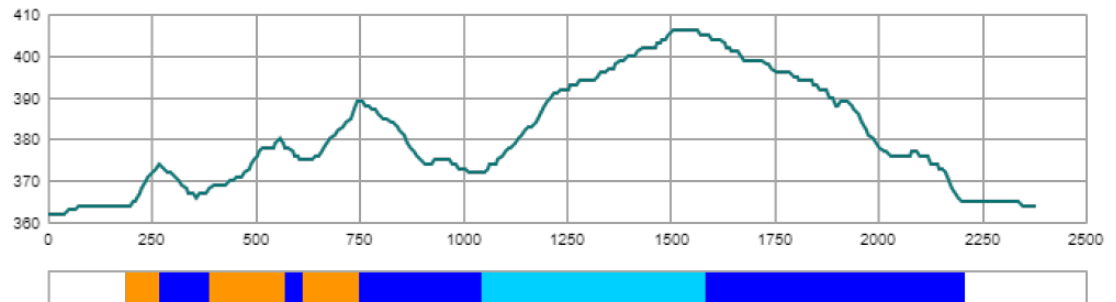

# BT & CC standing women/men 3.0 km

Course length	2.864 km
HD	44 m
MC	34 m
TC	96 m
Highest Point	406 m
Lowest Point	362 m

## Course data

Course length	2.377 km
HD	44 m
MC	34 m
TC	77 m
Highest Point	406 m
Lowest Point	362 m