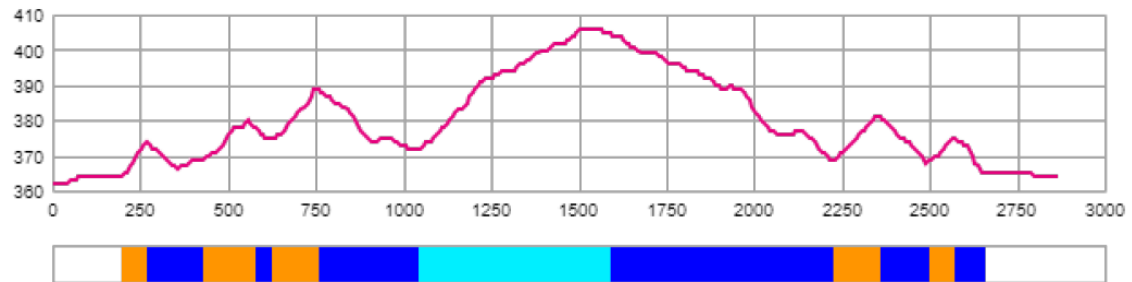

Course length	2.864 km
HD	44 m
MC	34 m
TC	96 m
Highest Point	406 m
Lowest Point	362 m