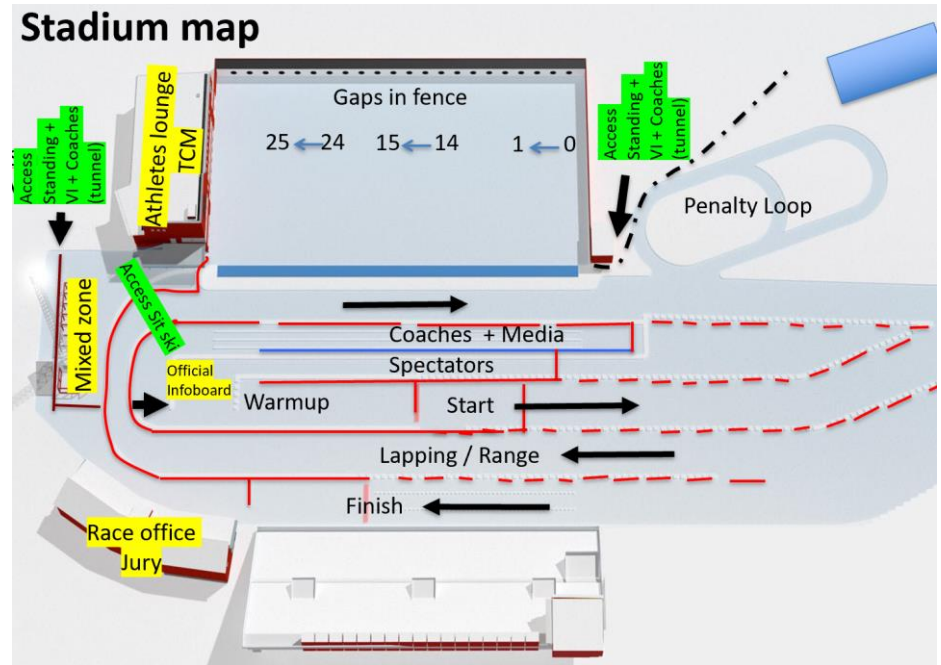

## Course data

Course length	5.169 km
HD	49 m
MC	12 m
TC	76 m
Highest Point	374 m
Lowest Point	325 m

# CC standing women/men 5 km

Course data

Course length	5.075 km
HD	64 m
MC	52 m
TC	158 m
Highest Point	407 m
Lowest Point	343 m

# BT & CC standing women/men 3.0 km

Course length	2.864 km
HD	44 m
MC	34 m
TC	96 m
Highest Point	406 m
Lowest Point	362 m