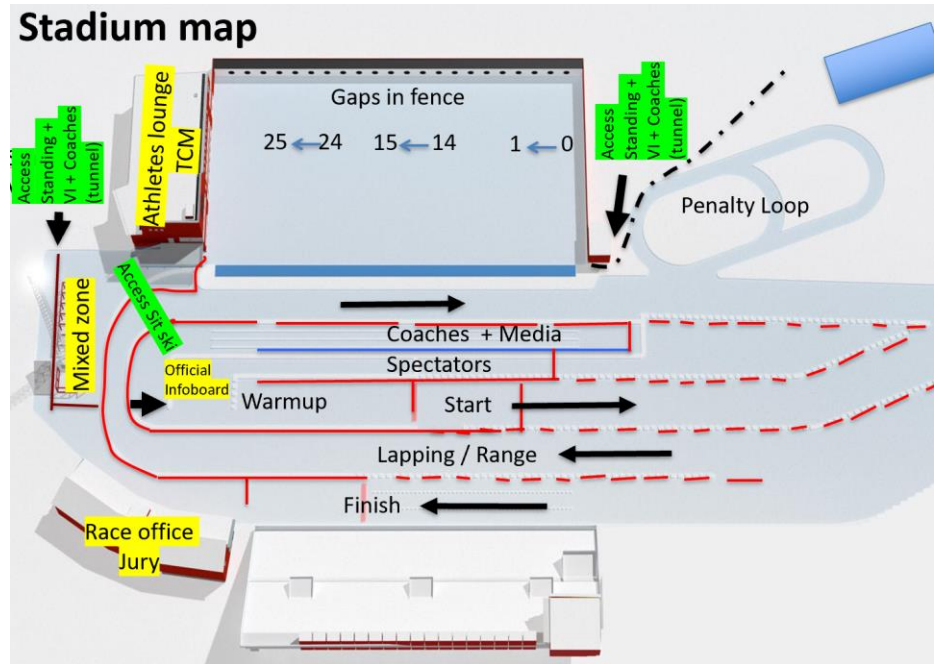

BT&CC sit ski women/men 2.5 km