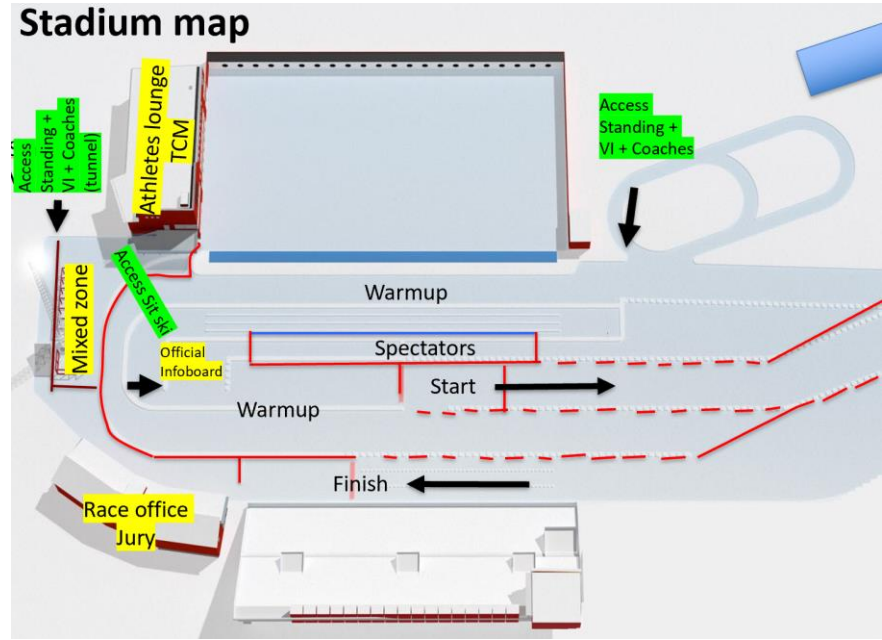

CC Sprint sit ski women/men 1km