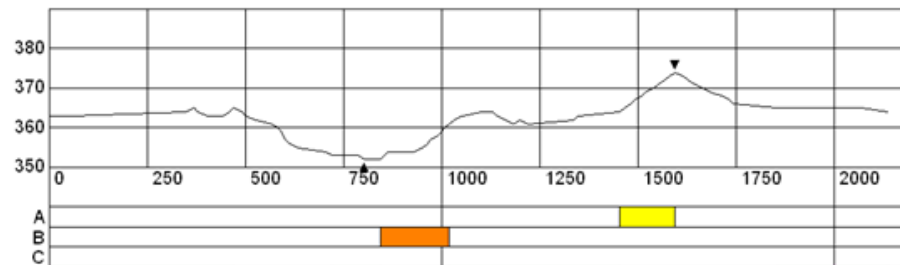

Course data

Course length	2.139 km
HD	22 m
MC	10 m
TC	30 m
Highest Point	374 m
Lowest Point	352 m