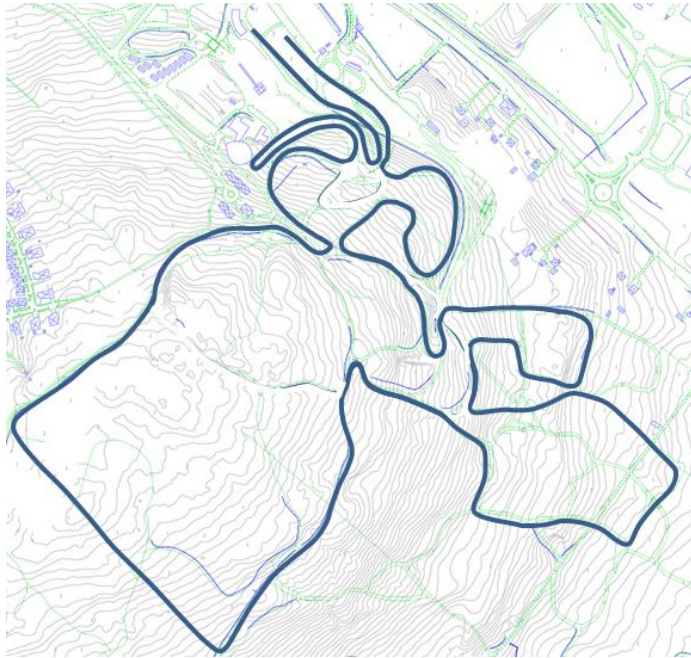

CC standing women/men 5 km

Course data

Course length	5.075 km
HD	64 m
MC	52 m
TC	158 m
Highest Point	407 m
Lowest Point	343 m