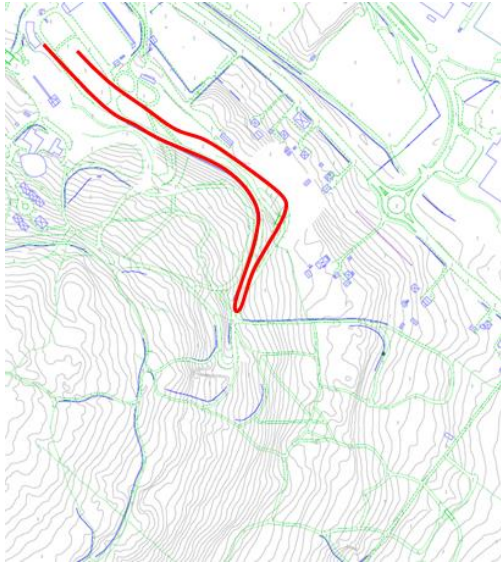

## Courses WPNS BT World Championships 2020 Oestersund SWE

	Competition	Class	Gender	Distance	Course	exact length	TC	MC	HD	laps
12th March	<b>Bt Individual</b>	LW 10-12	m & w	12.5km	sit ski 2.5	2.533km	41m	10m	32m	5
	4 shootings	LW 2-9	m & w	15km	standing 3.0km	2.864km	96m	34m	44m	5
	1 minute P.	B1-3	m & w	15km	standing 3.0km	2.864km	96m	34m	44m	5
14th March	<b>Bt Sprint</b>	LW 10-12	m & w	6.0km	sit ski 2.0km	2.139km	30m	10m	22m	3
	2 shootings	LW 2-9	m & w	7.5km	standing 2.5km	2.377km	77m	34m	44m	3
	Penalty loop	B1-3	m & w	7.5km	standing 2.5km	2.377km	77m	34m	44m	3
15th March	<b>Bt Middle</b>	LW 10-12	m & w	10km	sit ski 2.0km	2.139km	30m	10m	22m	5
	4 shootings	LW 2-9	m & w	12.5km	standing 2.5km	2.377km	77m	34m	44m	5
	Penalty loop	B1-3	m & w	12.5km	standing 2.5km	2.377km	77m	34m	44m	5

## Courses WPNS World Cup Finals 2020 Oestersund SWE

17th March	<b>Bt Sprint</b>	LW 10-12	m & w	6.0km	sit ski 2.0km	2.139km	30m	10m	22m	3
	2 shootings	LW 2-9	m & w	7.5km	standing 2.5km	2.377km	77m	34m	44m	3
	Penalty loop	B1-3	m & w	7.5km	standing 2.5km	2.377km	77m	34m	44m	3
19th March	<b>CC short</b>	LW 10-12	m & w	5.0km	sit ski 2.5km	2.533km	41m	10m	32m	2
	free	LW 2-9	m & w	7.5km	standing 2.5km	2.377km	77m	34m	44m	3
		B1-3	m & w	7.5km	standing 2.5km	2.377km	77m	34m	44m	3
21st March	<b>CC Sprint</b>	LW 10-12	m & w	1.030km	sit ski Sprint	1.030km	15m	10m	11m	1
	free	LW 2-9	m & w	1.078km	standing Sprint	1.078km	36m	20m	20m	1
		B1-3	m & w	1.078km	standing Sprint	1.078km	36m	20m	20m	1
22nd March	<b>CC long</b>	LW 10-12	m & w	20km	sit ski 5km	5.169km	76m	12m	49m	4
	classical	LW 2-9	m & w	30km	standing 5km	5.075km	158m	52m	64m	6
		B1-3	m & w	30km	standing 5km	5.075km	158m	52m	64m	6

## Course data

Course length	1.030 km
HD	11 m
MC	10 m
TC	15 m
Highest Point	374 m
Lowest Point	363 m