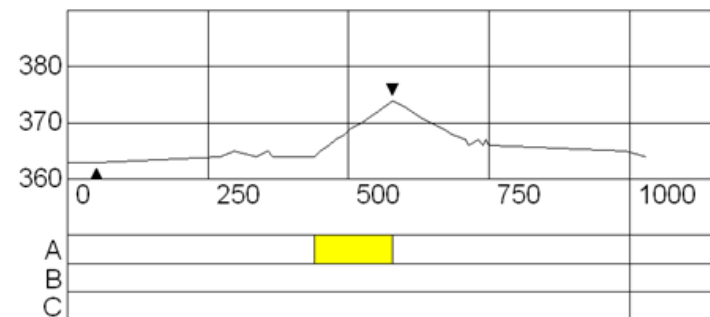

## Courses WPNS BT World Championships 2020 Oestersund SWE

	Competition	Class	Gender	Distance	Course	exact length	TC	MC	HD	laps
12th March	<b>Bt Individual</b>	LW 10-12	m & w	12.5km	sit ski 2.5	2.533km	41m	10m	32m	5
	4 shootings	LW 2-9	m & w	15km	standing 3.0km	2.864km	96m	34m	44m	5
	1 minute P.	B1-3	m & w	15km	standing 3.0km	2.864km	96m	34m	44m	5
14th March	<b>Bt Sprint</b>	LW 10-12	m & w	6.0km	sit ski 2.0km	2.139km	30m	10m	22m	3
	2 shootings	LW 2-9	m & w	7.5km	standing 2.5km	2.377km	77m	34m	44m	3
	Penalty loop	B1-3	m & w	7.5km	standing 2.5km	2.377km	77m	34m	44m	3
15th March	<b>Bt Middle</b>	LW 10-12	m & w	10km	sit ski 2.0km	2.139km	30m	10m	22m	5
	4 shootings	LW 2-9	m & w	12.5km	standing 2.5km	2.377km	77m	34m	44m	5
	Penalty loop	B1-3	m & w	12.5km	standing 2.5km	2.377km	77m	34m	44m	5

## Courses WPNS World Cup Finals 2020 Oestersund SWE

17th March	<b>Bt Sprint</b>	LW 10-12	m & w	6.0km	sit ski 2.0km	2.139km	30m	10m	22m	3
	2 shootings	LW 2-9	m & w	7.5km	standing 2.5km	2.377km	77m	34m	44m	3
	Penalty loop	B1-3	m & w	7.5km	standing 2.5km	2.377km	77m	34m	44m	3
19th March	<b>CC short</b>	LW 10-12	m & w	5.0km	sit ski 2.5km	2.533km	41m	10m	32m	2
	free	LW 2-9	m & w	7.5km	standing 2.5km	2.377km	77m	34m	44m	3
		B1-3	m & w	7.5km	standing 2.5km	2.377km	77m	34m	44m	3
21st March	<b>CC Sprint</b>	LW 10-12	m & w	1.030km	sit ski Sprint	1.030km	15m	10m	11m	1
	free	LW 2-9	m & w	1.078km	standing Sprint	1.078km	36m	20m	20m	1
		B1-3	m & w	1.078km	standing Sprint	1.078km	36m	20m	20m	1
22nd March	<b>CC long</b>	LW 10-12	m & w	20km	sit ski 5km	5.169km	76m	12m	49m	4
	classical	LW 2-9	m & w	30km	standing 5km	5.075km	158m	52m	64m	6
		B1-3	m & w	30km	standing 5km	5.075km	158m	52m	64m	6

## Course data

Course length	1.030 km
HD	11 m
MC	10 m
TC	15 m
Highest Point	374 m
Lowest Point	363 m