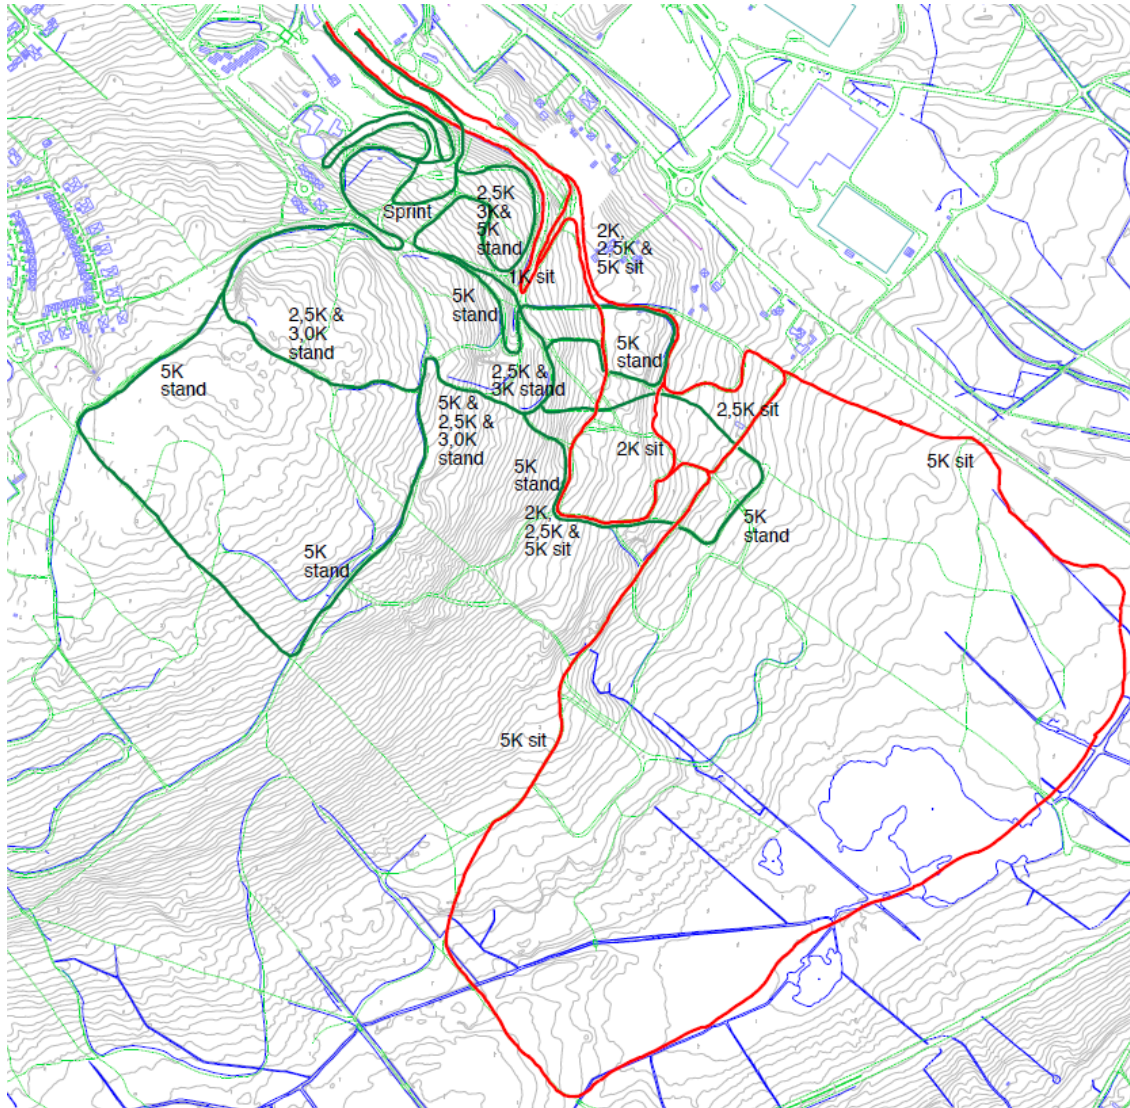

Overview all IPC courses Oestersund 2020