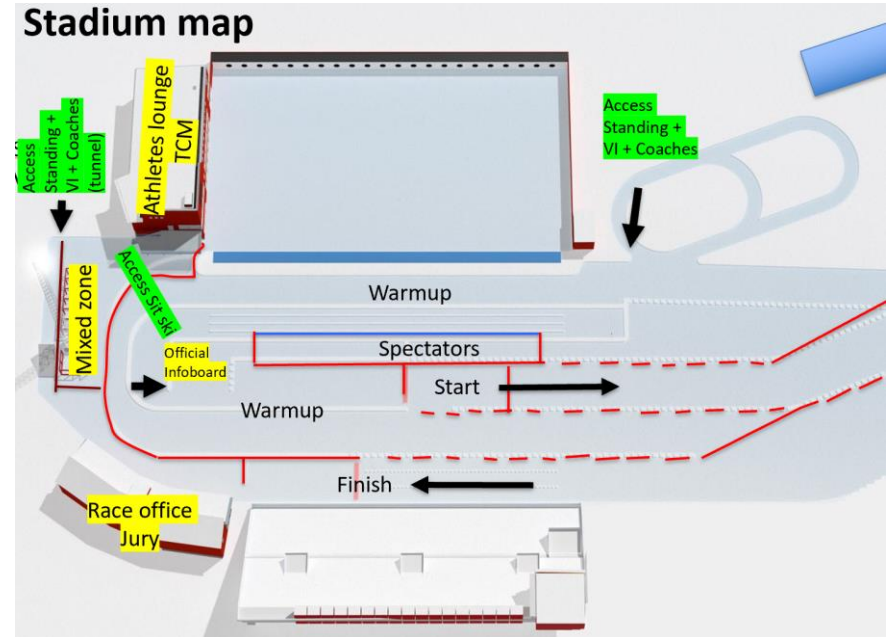

CC Sprint standing women/men