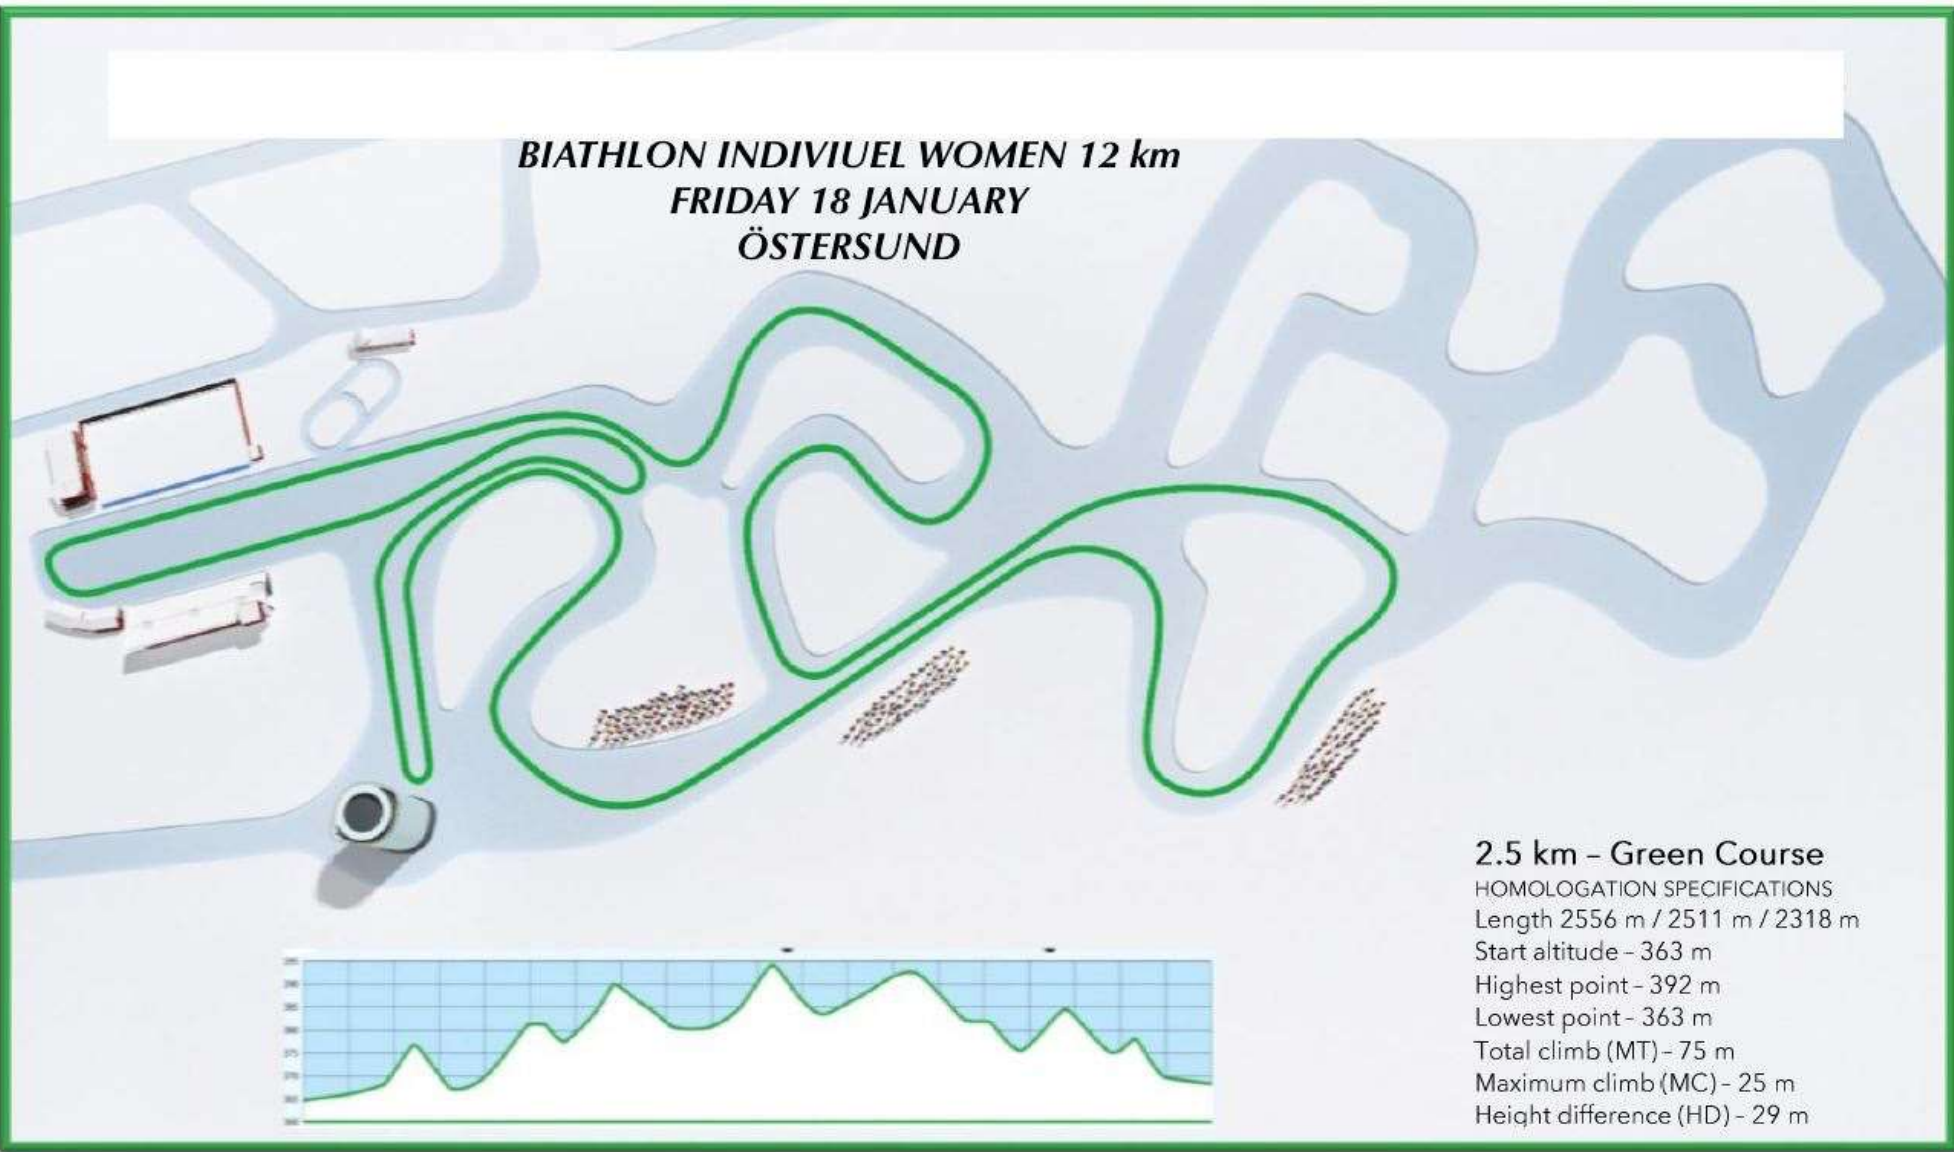

**BIATHLON INDIVIUEL WOMEN 12 km  
FRIDAY 18 JANUARY  
ÖSTERSUND**

**2.5 km - Green Course**

HOMOLOGATION SPECIFICATIONS  
Length 2556 m / 2511 m / 2318 m  
Start altitude - 363 m  
Highest point - 392 m  
Lowest point - 363 m  
Total climb (MT) - 75 m  
Maximum climb (MC) - 25 m  
Height difference (HD) - 29 m